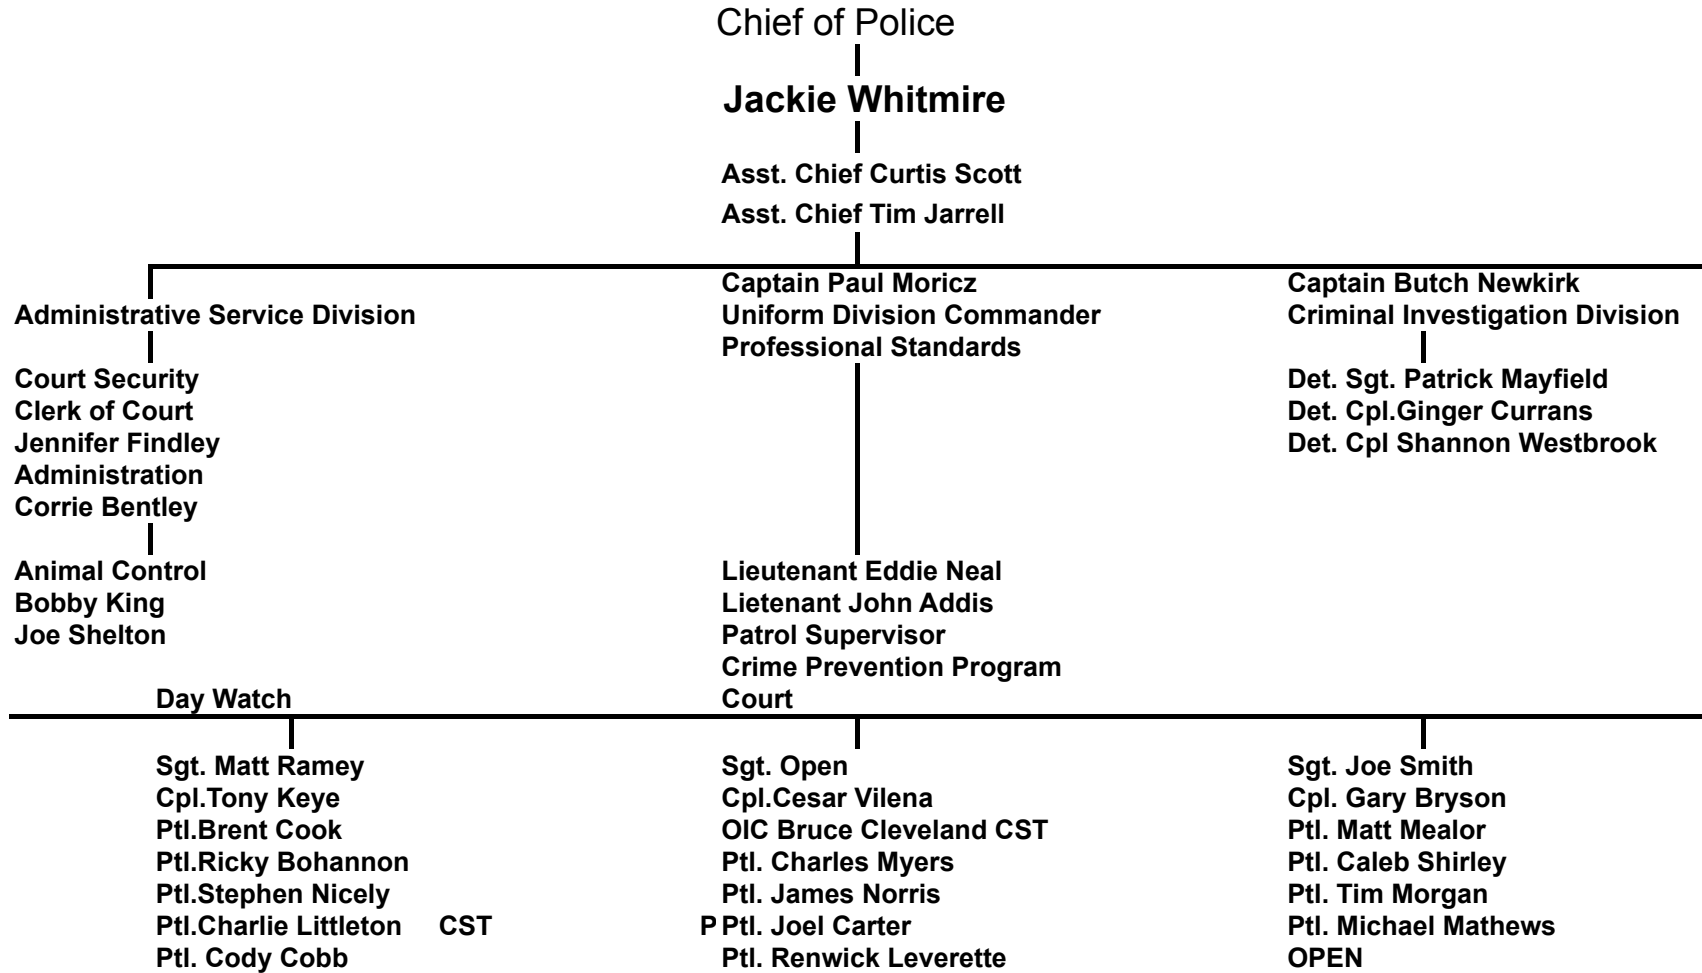

Toccoa Police Department Organizational Chart / Chain Of Command

Revised January 19, 2009